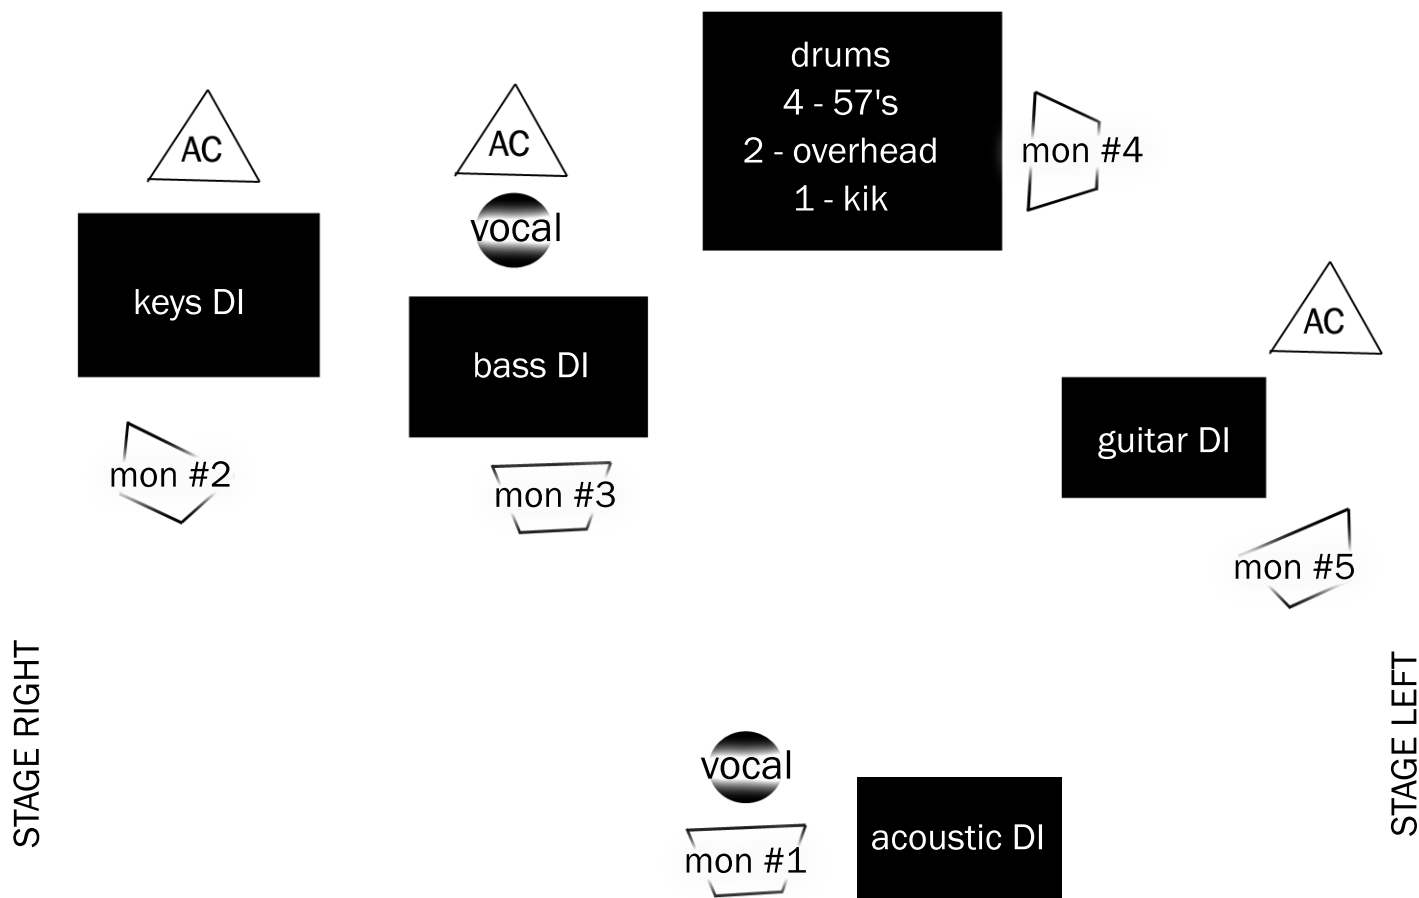

# RICK CHARETTE & BUBBLEGUM BAND STAGE PLOT

## INPUTS

- 1 kik - 421
- 2 snare -57
- 3 hat - 57
- 4 rack - 57
- 5 floor - 57
- 6 overhead
- 7 overhead
- 8 vocal - 58
- 9 vocal - 58
- 10 keys - Yamaha Motif - DI
- 11 bass - DI
- 12 electric guitar - DI
- 13 acoustic guitar - DI
- 14 pre/post show CD

## MONITORS

- |        |  |
|--------|--|
| Mix #1 | vocal, acoustic DI, keys               |
| Mix #2 | keys, electric guitar, vocal, acoustic |
| Mix #3 | bass, keys                             |
| Mix #4 | keys, vocal, electric guitar, bass     |
| Mix #5 | electric guitar, keys, vocal           |